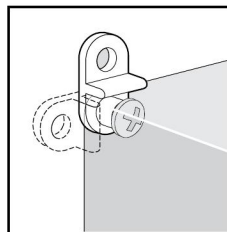

MOUNTING BRACKET KIT

Kit includes four polycarbonate brackets and four M4 self-tapping, plated screws. Use on all QLINE E enclosures. No modification to the enclosure is required for installation. Maintains listed ratings.

BULLETIN: Q41Y

Catalog Number
QEMFK